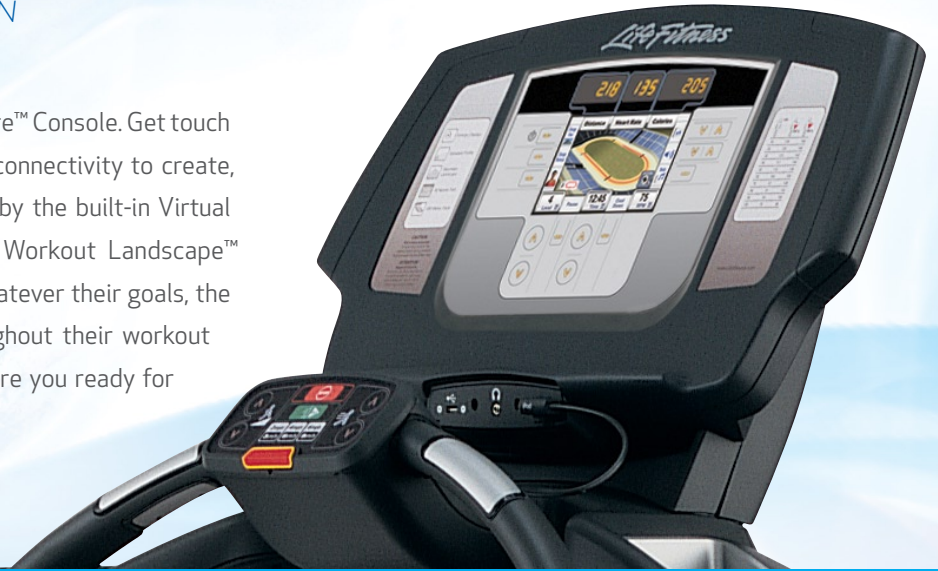

TREADMILL DETAILS

- ✔ DX3™ Belt and Deck System
- ✔ Patented FlexDeck™ shock absorption system
- ✔ Activity Zone conveniently places most-often used controls on the Ergo™ bar
- ✔ Powerful 4-HP AC motor
- ✔ Large 22" x 60" running surface
- ✔ Low 9.5" step-up height
- ✔ Small 37" x 80" footprint
- ✔ Large 26" x 5" handrails with soft grips
- ✔ Patented Lifepulse™ digital heart rate monitoring

ELEVATION™
SERIES

LifeFitness

THE INSPIRE™ CONSOLE

ARE YOU READY FOR INSPIRATION
TO GO ABOVE AND BEYOND?

Reach a new level of engagement with the Inspire™ Console. Get touch screen access to iPod® music, utilize the USB connectivity to create, customize and track workouts, get motivated by the built-in Virtual Trainer and visualize workout progress with Workout Landscape™ Perspectives. Whatever their fitness levels, whatever their goals, the Inspire™ Console captivates your users throughout their workout and keeps them coming back to your facility. Are you ready for inspiration to go above and beyond?