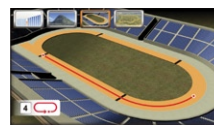

VIRTUAL TRAINER | Help users meet their goals and provide motivating encouragement and feedback on progress

WORKOUT LANDSCAPE™

PERSPECTIVES | Offer users program variety and motivation with ability to watch progress in real time on three workout landscapes including Mountain, 400 Meter Track, and 5K Nature Trail