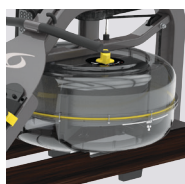

Home Fitness

Hydro Rower

The Cybex Hydro Rower is the ideal solution for a total-body, non-impact workout from the comfort of your home.

FEATURES

- **Easy Resistance Adjustment:** The Hydro Rower features four resistance levels that can be adjusted on-the-fly to accommodate and challenge every rower. Removing the need to add or siphon water to change your workout level.
- **Track Your Row:** Console displays workout details including time, distance, strokes per minute, and 500-meter split time, as well as heart rate monitoring with optional receiver and chest strap.
- **Attention to design:** A walnut brown wood finish and steel frame provide the premium look you've come to expect from Cybex and will be a great addition to any home training environment.

USER AMENITIES

- **Compact and Easy to Move:** Compact design and front wheels make the Hydro Rower easy to move and easy to store with an optional stand.

- **Fluid Water Technology:** The unique resistance system delivers a smooth and natural feel, providing constant resistance with each stroke.

- **Adjustable:** An adjustable footboard and foot straps make for a comfortable and safe rowing experience throughout your workout.

SPECIFICATIONS

Product Number	30HR1*
Dimensions L x W x H	84" x 20.5" x 22" (213 cm x 52 cm x 56 cm)
Weight	71 lbs (32 kg) without water 108 lbs (49 kg) with water
Max User Weight	330 lbs (150 kg)
Resistance	Fluid technology with 4 levels
Seat to Floor Distance	11.5" (29 cm)
Readouts	Time, distance, strokes per minute, 500-meter split time, calories/hour and watts. Heart rate monitoring available with optional receiver and chest strap package
Adjustments	Footboard with foot straps
Transport Wheels	Yes
Power Requirements	2 x AA batteries
Ergonomic Handle	Angled handle minimizes strain on hands, wrists and arms; and wide grip to suit all users
Storage	Store vertically. Stand optional.