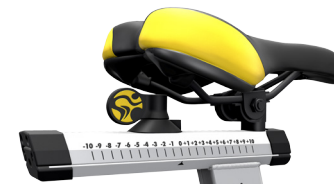

IC4 Indoor Cycle

Powered by ICG®

POLY-V BELT DRIVETRAIN

ALUMINUM POSTS

SPD-COMPATIBLE PEDALS

PADDED SPORT SADDLE

HANDLEBAR DEVICE TRAY

REAR EVENLY-WEIGHTED FLYWHEEL

SPECIFICATIONS

Power Measurement (Watt)	No
Computer	No
Computer Power Supply	No
Training Intensity Guide	No
Connect Technology	No
Workout Tracking	No
Resistance System	Magnetic
Emergency S Top	Push (EN-957-10)
Flywheel	Rear, aluminum, evenly-weighted
Drivetrain	Poly-V belt
Drivetrain Gear Ratio	1 : 10
Frame Color	Matte slate
Frame Material	Steel
Shrouds/Guards	Full frame
Frame Design	Off-set
Adjustment Type	Dials & levers
Posts & Sliders	Aluminum, pin-to-lock adjustment
User Assist Adjustments	Handlebar assisted
Q Factor	155mm / 6.1"
Crank Type	CrMo 172,5mm / 6.79"
Pedal Type	Dual-sided SPD & toe cage
Handlebar	Ergo-formed, multi position, soft PVC
Handlebar Adjustments	Vertical & horizontal
Saddle	Unisex padded sport saddle
Saddle Adjustments	Vertical & horizontal
Water Bottle Holder	Dual, integrated on handlebar
Frame Stabilizer Bars	Oversized, hidden bolts & fixings
Protection & Stretch Plates	Molded form-fit with stretch plate
Max User Weight	150 kg / 330 lbs
Assembled Weight	50 kg / 110 lbs
Assembled Dimensions	L132xW52xH120cm / 52"x20.5"x47.2"
Leveling Feet	4
Transport Wheels	2
Warrant Y (Parts)	3 Years*