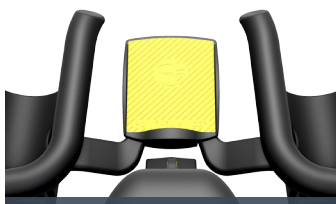

IC4 Indoor Cycle

Powered by ICG®

POLY-V BELT DRIVETRAIN

ALUMINUM POSTS

SPD-COMPATIBLE PEDALS

PADDED SPORT SADDLE

HANDLEBAR DEVICE TRAY

REAR EVENLY-WEIGHTED FLYWHEEL

SPECIFICATIONS

Power Measurement (Watt)	No
Computer	No
Computer Power Supply	No
Training Intensity Guide	No
Connect Technology	No
Workout Tracking	No
Resistance System	Magnetic
Emergency S Top	Push (EN-957-10)
Flywheel	Rear, aluminum, evenly-weighted
Drivetrain	Poly-V belt
Drivetrain Gear Ratio	1 : 10
Frame Color	Matte slate
Frame Material	Steel
Shrouds/Guards	Full frame
Frame Design	Off-set
Adjustment Type	Dials & levers
Posts & Sliders	Aluminum, pin-to-lock adjustment
User Assist Adjustments	Handlebar assisted
Q Factor	155mm / 6.1"
Crank Type	CrMo 172,5mm / 6.79"
Pedal Type	Dual-sided SPD & toe cage
Handlebar	Ergo-formed, multi position, soft PVC
Handlebar Adjustments	Vertical & horizontal
Saddle	Unisex padded sport saddle
Saddle Adjustments	Vertical & horizontal
Water Bottle Holder	Dual, integrated on handlebar
Frame Stabilizer Bars	Oversized, hidden bolts & fixings
Protection & Stretch Plates	Molded form-fit with stretch plate
Max User Weight	150 kg / 330 lbs
Assembled Weight	50 kg / 110 lbs
Assembled Dimensions	L132xW52xH120cm / 52"x20.5"x47.2"
Leveling Feet	4
Transport Wheels	2
Warrant Y (Parts)	3 Years*