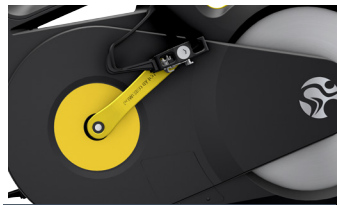

IC6 Indoor Cycle

Powered by ICG®

POLY-V BELT DRIVETRAIN

SELF POWERED GENERATOR

SPD-COMPATIBLE PEDALS

MAGNETIC RESISTANCE

WATTRATE® TFT COMPUTER

COACH BY COLOR

SPECIFICATIONS

Power Measurement (Watt)	WattRate® Power Meter (DIN EN ISO 20957-10)
Computer	WattRate® TFT Computer
Computer Power Supply	Self-powered generator with LiPo battery
Training Intensity Guide	Coach By Color® (user & instructor)
Connect Technology	Bluetooth and ANT+
Workout Tracking	ICG Training App
Resistance System	Magnetic
Emergency S Top	Push (EN-957-10)
Flywheel	Rear, aluminum, evenly-weighted
Drivetrain	Poly-V belt
Drivetrain Gear Ratio	1 : 10
Frame Color	Matte slate
Frame Material	Steel
Shrouds/Guards	Full frame
Frame Design	Off-set
Adjustment Type	Dials & levers
Posts & Sliders	Aluminum, pin-to-lock adjustment
User Assist Adjustments	Handlebar assisted
Q Factor	155mm / 6.1"
Crank Type	CrMo 172,5mm / 6.79"
Pedal Type	Dual-sided SPD & toe cage
Handlebar	Ergo-formed, multi position, soft PVC
Handlebar Adjustments	Vertical & horizontal
Saddle	Unisex padded sport saddle
Saddle Adjustments	Vertical & horizontal
Water Bottle Holder	Dual, integrated on handlebar
Frame Stabilizer Bars	Oversized, hidden bolts & fixings
Protection & Stretch Plates	Molded form-fit with stretch plate
Max User Weight	150 kg / 330 lbs
Assembled Weight	51 kg / 112 lbs
Assembled Dimensions	L132xW52xH120cm / 52"x20.5"x47.2"
Leveling Feet	4
Transport Wheels	2
Warrant Y (Parts)	3 Years*