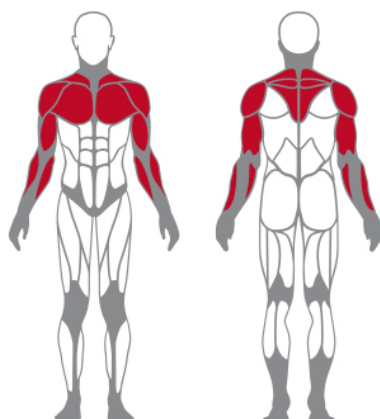

## Features

- ADDITIONAL DISK HOLDERS
- ILLUSTRATIVE CHART WITH QR CODE LINKED TO TECHNICAL VIDEO

## TECHNICAL SPECIFICATIONS

Width	170 cm
Length	190 cm
Height	205 cm
Weight	295 Kg
Max. Weight	200 Kg (each side)

---