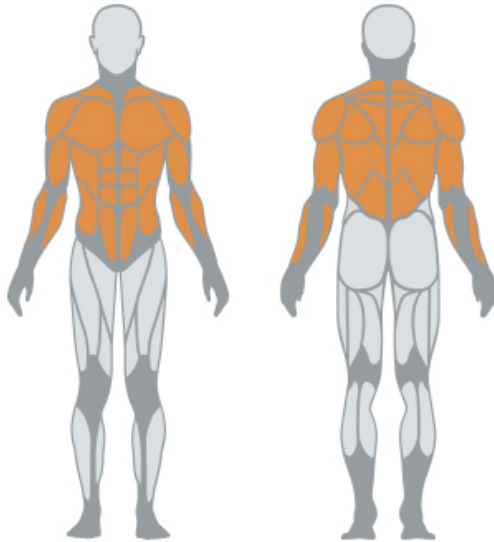

## Features

- MACHINE THAT PERFORMS PULL/CHIN UP AND ELBOW FLEXION
- COUNTERBALANCE TO FACILITATE THE EXERCISE

## TECHNICAL SPECIFICATIONS

Width	135 cm
Length	165 cm
Height	165 cm
Weight	300 Kg
Standard Load	50 Kg