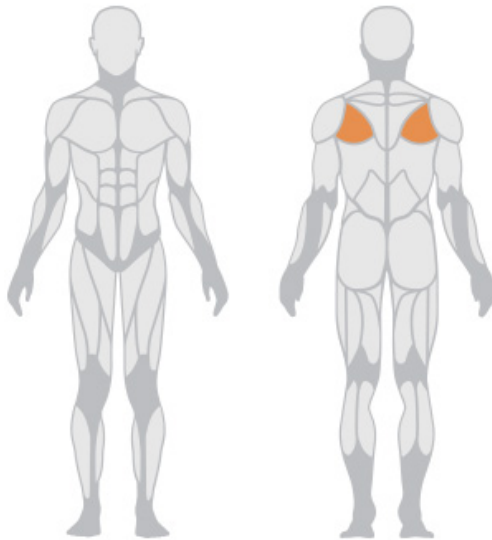

ROTARY CUFF / 1FE027

Features

- MACHINE FOR TRAINING EXTRA SHOULDER ROTATOR MUSCLES
- MAGNETIC PIN TO SELECT THE LOAD
- WEIGHT STACK CARTER IN TRANSPARENT POLYCARBONATE
- ILLUSTRATIVE CHART

Technical Info

- HEIGHT ADJUSTABLE SEAT
- BACKREST WITH HORIZONTAL ADJUSTMENT
- CAM TO GUARANTEE NATURAL ADAPTION OF THE LOAD

MUSCLES

TECHNICAL SPECIFICATIONS

Width	150 cm
Length	105 cm
Height	160 cm
Weight	190 Kg
Standard Load	50 Kg
Optional Load	80 Kg