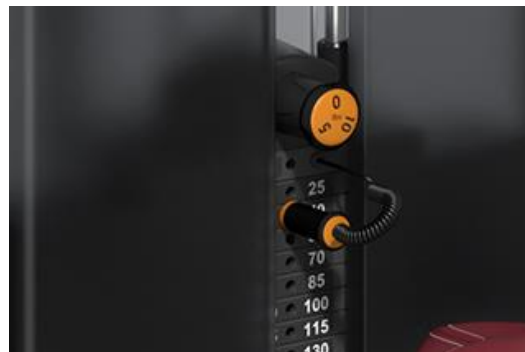

SIMPLE INSTRUCTION

Placards depict the muscles being trained while QR Codes/NFC connects users to a video detailing correct use utilizing the LF Connect App.

INTEGRATED STORAGE

Each tower has a beautifully integrated rubber storage area on the top of the trim to hold water bottles, phones, keys and more.

*L Trim only

LifeFitness

INSIGNIA SERIES

TRIM OPTIONS

S Trim

- A. Charcoal plastic tower cap
- B. Standard rubber grips

L Trim

- A. Aluminum painted tower cap
- B. Integrated rep counter
- C. Ergonomic grips

WEIGHT STACK OPTIONS

P Weight Stack

Standard weight stack with one 7.5-lb (3.75 kg) push/pull weight increment.

C Weight Stack

Standard weight stack with two 5-lb (2.5 kg) dial weight increments.

X Weight Stack