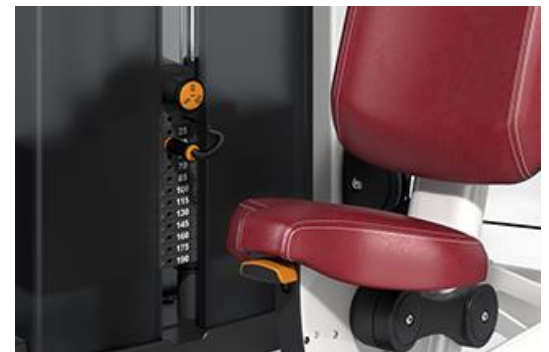

WEIGHT STACK OPTIONS

P Weight Stack

Standard weight stack with one 7.5-lb (3.75 kg) push/pull weight increment.

C Weight Stack

Standard weight stack with two 5-lb (2.5 kg) dial weight increments.

X Weight Stack